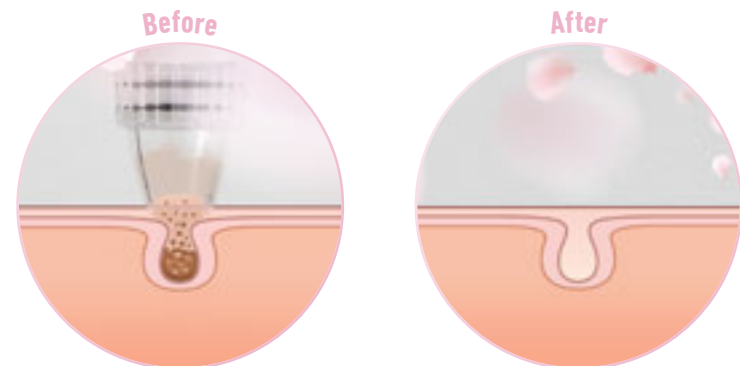

LANAFORM

Limpia

BLACKHEAD SUCTION DEVICE

LANAFORM
Limpia

Complete skin care at home

The Limpia blackhead vacuum remover efficiently **removes pimples and blackheads**.

It efficiently fights skin impurities and promotes a healthy appearance of face skin.

Enjoy a personalised skin care thanks to its 3 intensities and extended battery life of 65 minutes.*

*Battery life measured at maximum intensity.

Do you struggle to resist the temptation to squeeze your pimples?

Unlike squeezing pimples by hand, Limpia eliminates blackheads and impurities without risk of scarring or infection thanks to its **suction technology**.

It gets rid of imperfections faster and tightens your skin.

Cheeks & Forehead

The medium head provides an ideal suction surface for the cheeks and forehead.

Oily Skin

The large head is suitable for oily skin and removes excess sebum.

Anti-ageing

The elliptical head provides an anti-ageing treatment that smooths out wrinkles and promotes skin elasticity.