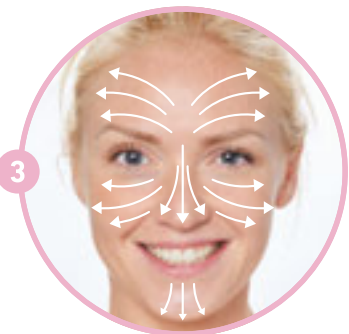

Cheeks & Forehead

The medium head provides an ideal suction surface for the cheeks and forehead.

Oily Skin

The large head is suitable for oily skin and removes excess sebum.

Anti-ageing

The elliptical head provides an anti-ageing treatment that smooths out wrinkles and promotes skin elasticity.

Dermabrasion

The Dermabrasion head gently exfoliates the face and removes dead skin.

How to use

We recommend limiting the treatment to five minutes per use, with one treatment per week for combination and oily skin and one treatment every two weeks for normal and sensitive skin.

- 1 After cleansing your face, open your pores with a warm compress or facial sauna.
- 2 Select the tip of your choice and turn on the Limpia. If necessary, adjust the intensity before using it on your face.
- 3 Carry out your treatment.
- 4 Once the treatment is finished, cleanse your face thoroughly.
- 5 Apply your moisturiser or a mask to soothe your skin.