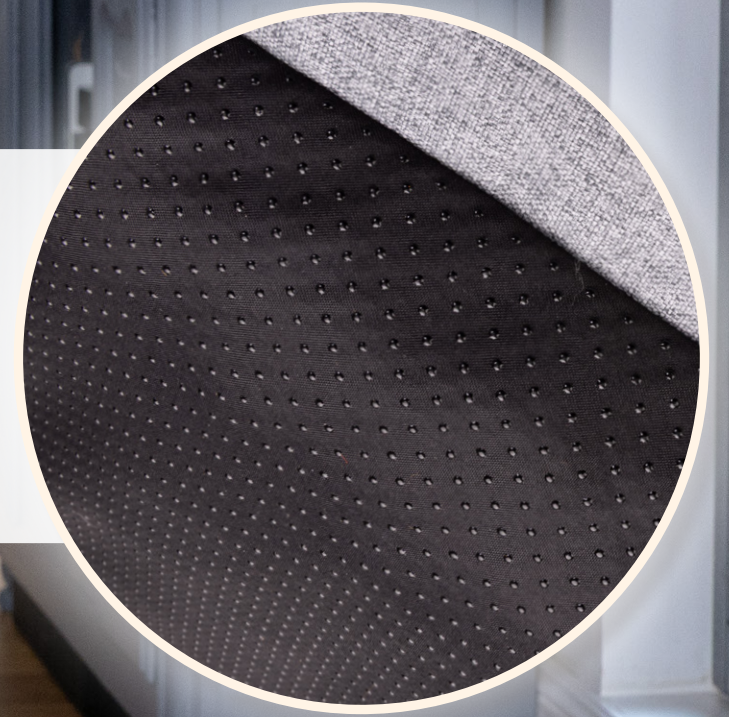

Thanks to its welcoming shape and neutral fabric, the **Heat Nest** blends seamlessly into any interior. It combines functionality with aesthetic appeal.

The non-slip base and lowered entrance provide comfort and accessibility, even for elderly or small pets.