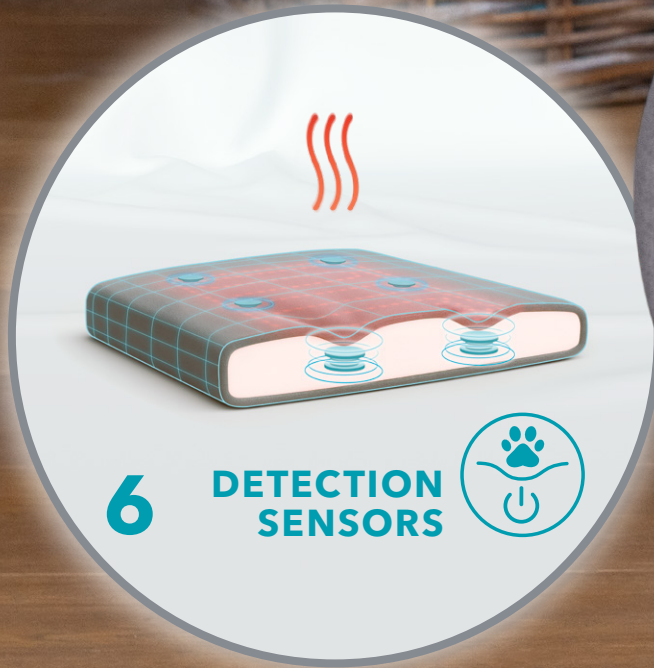

With its refined design and soft materials, it offers a real cocooning experience. Perfect for napping at home, it delivers optimal comfort every day.

Adjustable, gentle warmth

With three heat settings (40, 45, and 50°C), the **Heat Nest** adapts to the specific needs of each animal. The temperature is easily adjustable via an intuitive remote control.

A light indicator shows the selected level, from mild to warm, as well as the active mode. Easy to use, the basket ensures controlled thermal comfort.

A smart bed that adapts to your pet's presence and your needs

Once switched on, the automatic mode starts immediately and heats the cushion at the lowest temperature. The sensor mode detects your pet's presence and activates heating when it settles in, switching off as soon as it leaves.