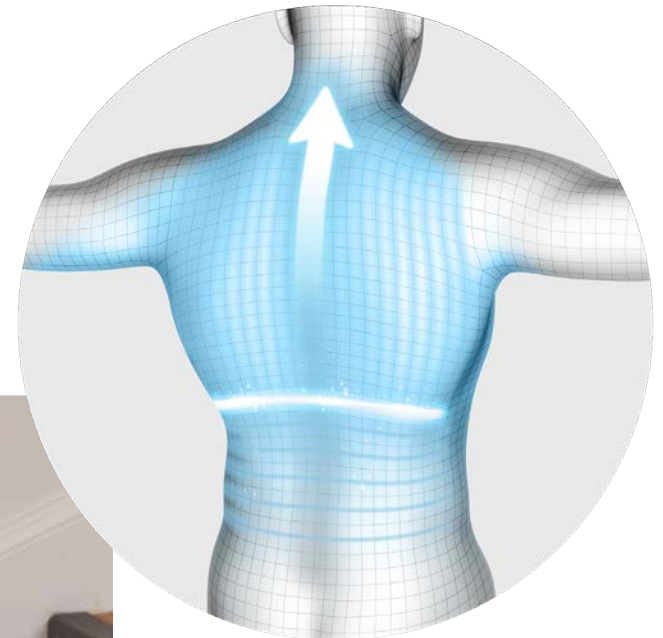

A tailor-made massage

The secret of Bodyscan Massager lies in its unique and innovative technology: a scan function integrated directly into the massage mechanism.

During each use, the massage seat takes the time to scan your back completely, from the bottom of the back to your neck, to determine strategic massage points. The mechanism will then adapt the massage according to the results obtained. The 4 silicone massage heads will deeply massage the smallest recesses of your back.

Since the massage is more targeted and personalised, it becomes more intense and effective.