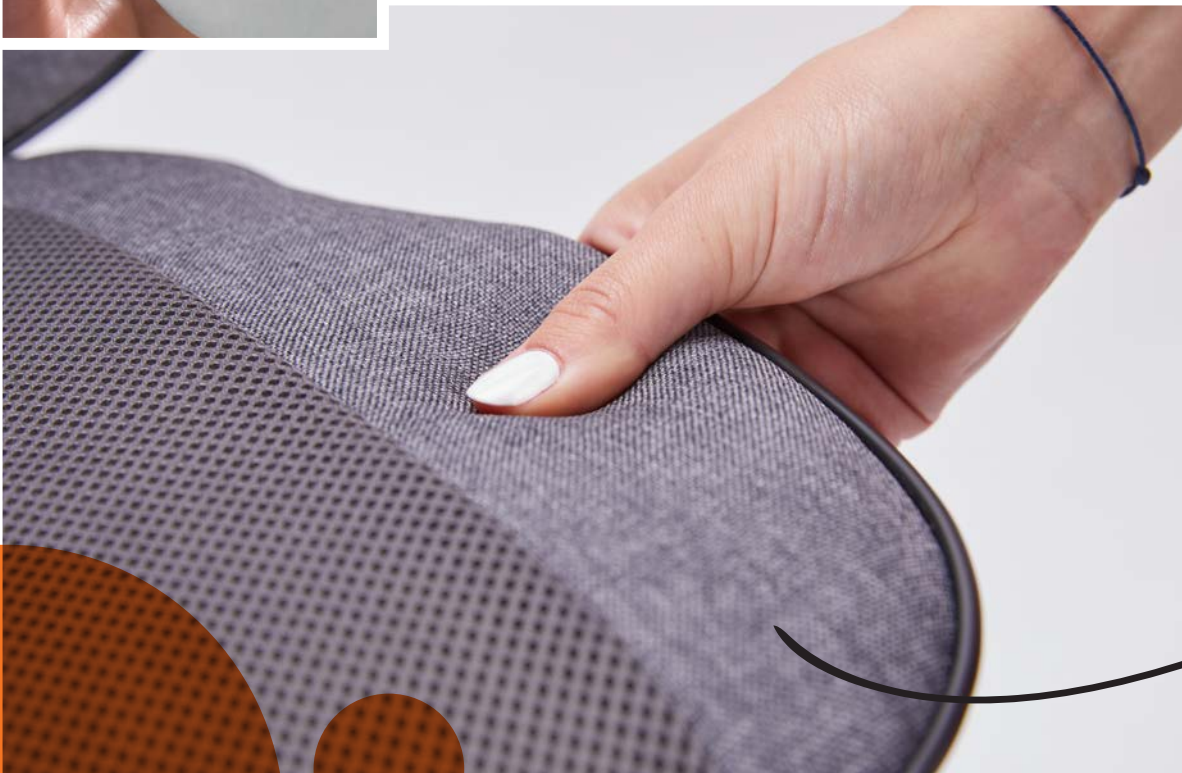

For optimum comfort, the seat is thick and soft. It will fit perfectly into your home, whether you wish to use it on your sofa, chair or office chair.

Thick, soft seat