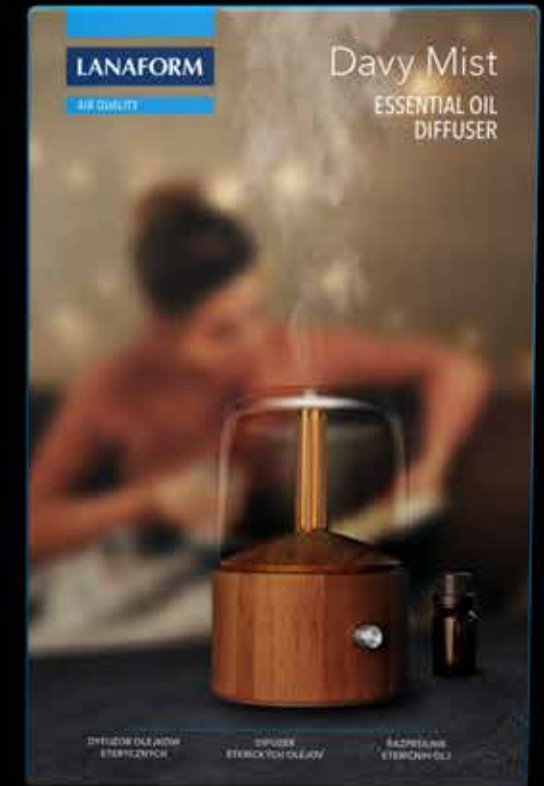

Master Carton Dimensions
15 × 22.5 × 15 cm

Master Carton Weight
7.80 kg

Colour Boxes / Master Carton
6

Colour Box Dimensions
46.2 × 31.1 × 24.6 cm

Colour Box Weight
1.16 kg