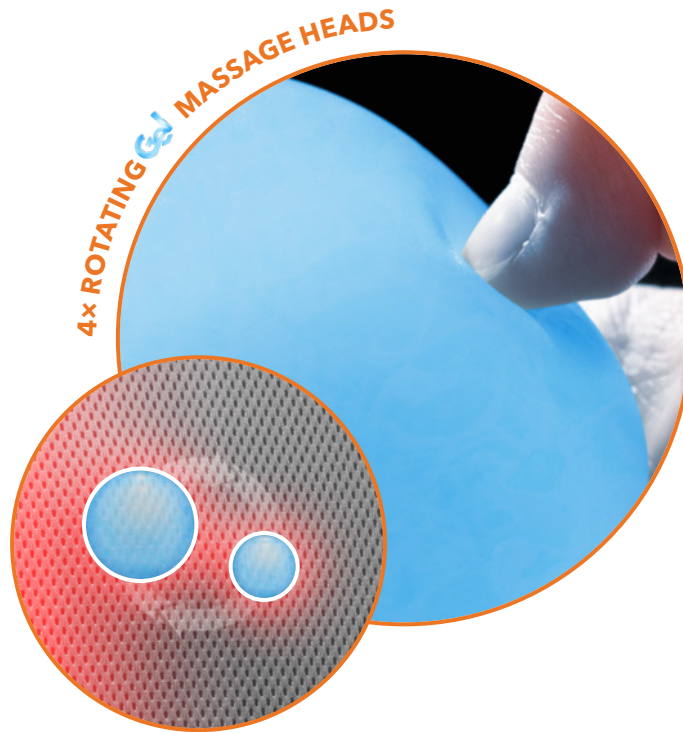

# Unwind with the **Gel** Shiatsu Massager

Hard day? Work stressing you out? Aching muscles?

So many reasons to take care of yourself with the **Shiatsu Massager** heated massage seat.

Fit the massage seat to any chair and enjoy a genuine traditional Shiatsu massage, ideal to relax and unwind.

## A Shiatsu massage with a wide range of benefits

The Shiatsu Massager is a massage seat cover with **four rotating massage heads**, which simulate Shiatsu massage to perfection. The massaging effect is particularly effective for relieving tense contracted muscles and for toning tired skin. It therefore relaxes your back, shoulders and even your neck.

Last but not least, the Shiatsu Massager also offers an **acupressure massage** option for your waist and legs.

## A DUAL INNOVATION for unparalleled comfort

The innovative feature of the Shiatsu Massager lies in the composition of the Shiatsu massage heads, located inside the massage seat. Coated in a **specially designed gel**, the **four rotating massage heads** simulate a masseur's hands to perfection and ensure a **gentler and more natural massage** than conventional massage heads.