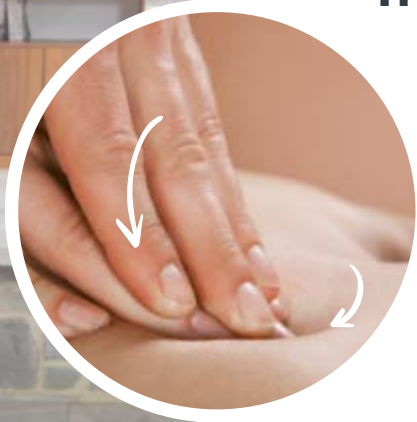

LANAFORM

WELLNESS

CozyShiatsu

SHIATSU MASSAGE SEAT COVER

4x ROTATING GEL
MASSAGE HEADS

SOFT, NATURAL MASSAGE

SHIATSU MASSAGE

RELIEVES MUSCLE TENSION AND
PROMOTES RELAXATION

SHIATSU MASSAGER
WITH 4 MASSAGE HEADS

HEATING
FUNCTION

ONE «TOUCH»
CONTROL

2 MASSAGE
INTENSITIES

AUTOMATIC
SWITCH OFF (15MIN)

Treat yourself to a true Shiatsu massage experience at home

Why miss out on a **moment of relaxation** when you can turn any seat into a wellness space? The Lanaform heated Shiatsu massage seat cover reproduces the movements of a **professional masseur to effectively relieve back tension**. It invites **deep relaxation** after a long day while fitting seamlessly into your daily routine.

Soft gel massage heads for unmatched comfort

The seat cover is equipped with **4 rotating soft gel massage heads**, a Lanaform exclusive. Softer than traditional rigid heads, they naturally adapt to the shape of your back to provide a **more comfortable, more realistic massage that respects the body**. The result is a soothing, enveloping sensation, ideal even for sensitive users.

Features...

- Shiatsu massage seat cover
- 4 rotating soft gel massage heads
- Targeted heating zone
- Single control button
- 2 massage intensity levels
- Fastening straps
- Extra-slim and lightweight design
- Overheat protection
- Automatic shut-off after 15 minutes